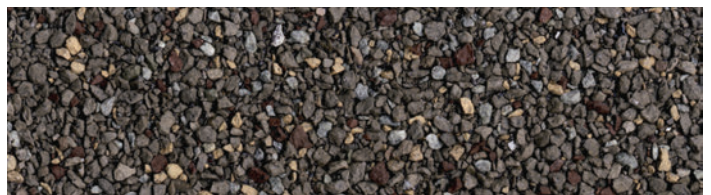

DuraWeld

DuraFlex

PREMIUM TORCH GRADE MODIFIED BITUMEN MEMBRANE

Granule Color Chart

APP & SBS Granule Surfaced Modified Bitumen Membrane

USED FOR MATCHING SHINGLE COLORS • IDEAL FOR VISIBLE COMMERCIAL APPLICATIONS

Standard Available Color

WHITE

Reflective Color

ULTRA WHITE

Special Colors Available

BLACK

WEATHERED WOOD

CEDAR BLEND