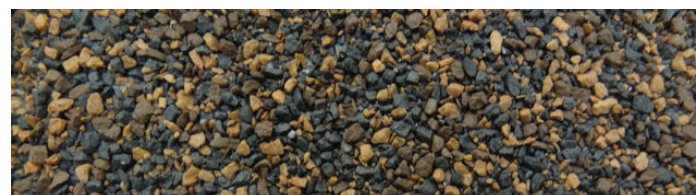

HICKORY

If you have a special situation that requires a “*Special or Reflective Color*” then there is a *minimum order and a per roll upcharge.*

PROUDLY
MADE IN THE U.S.A.
BY U.S. PLY, INC.

CORPORATE HEADQUARTERS: P.O. BOX 1182, BRIDGEPORT, TEXAS 76426

PHONE: (817)413-0103 FAX: (817)413-8221

REV MAY 2023

WWW.USPLY.COM